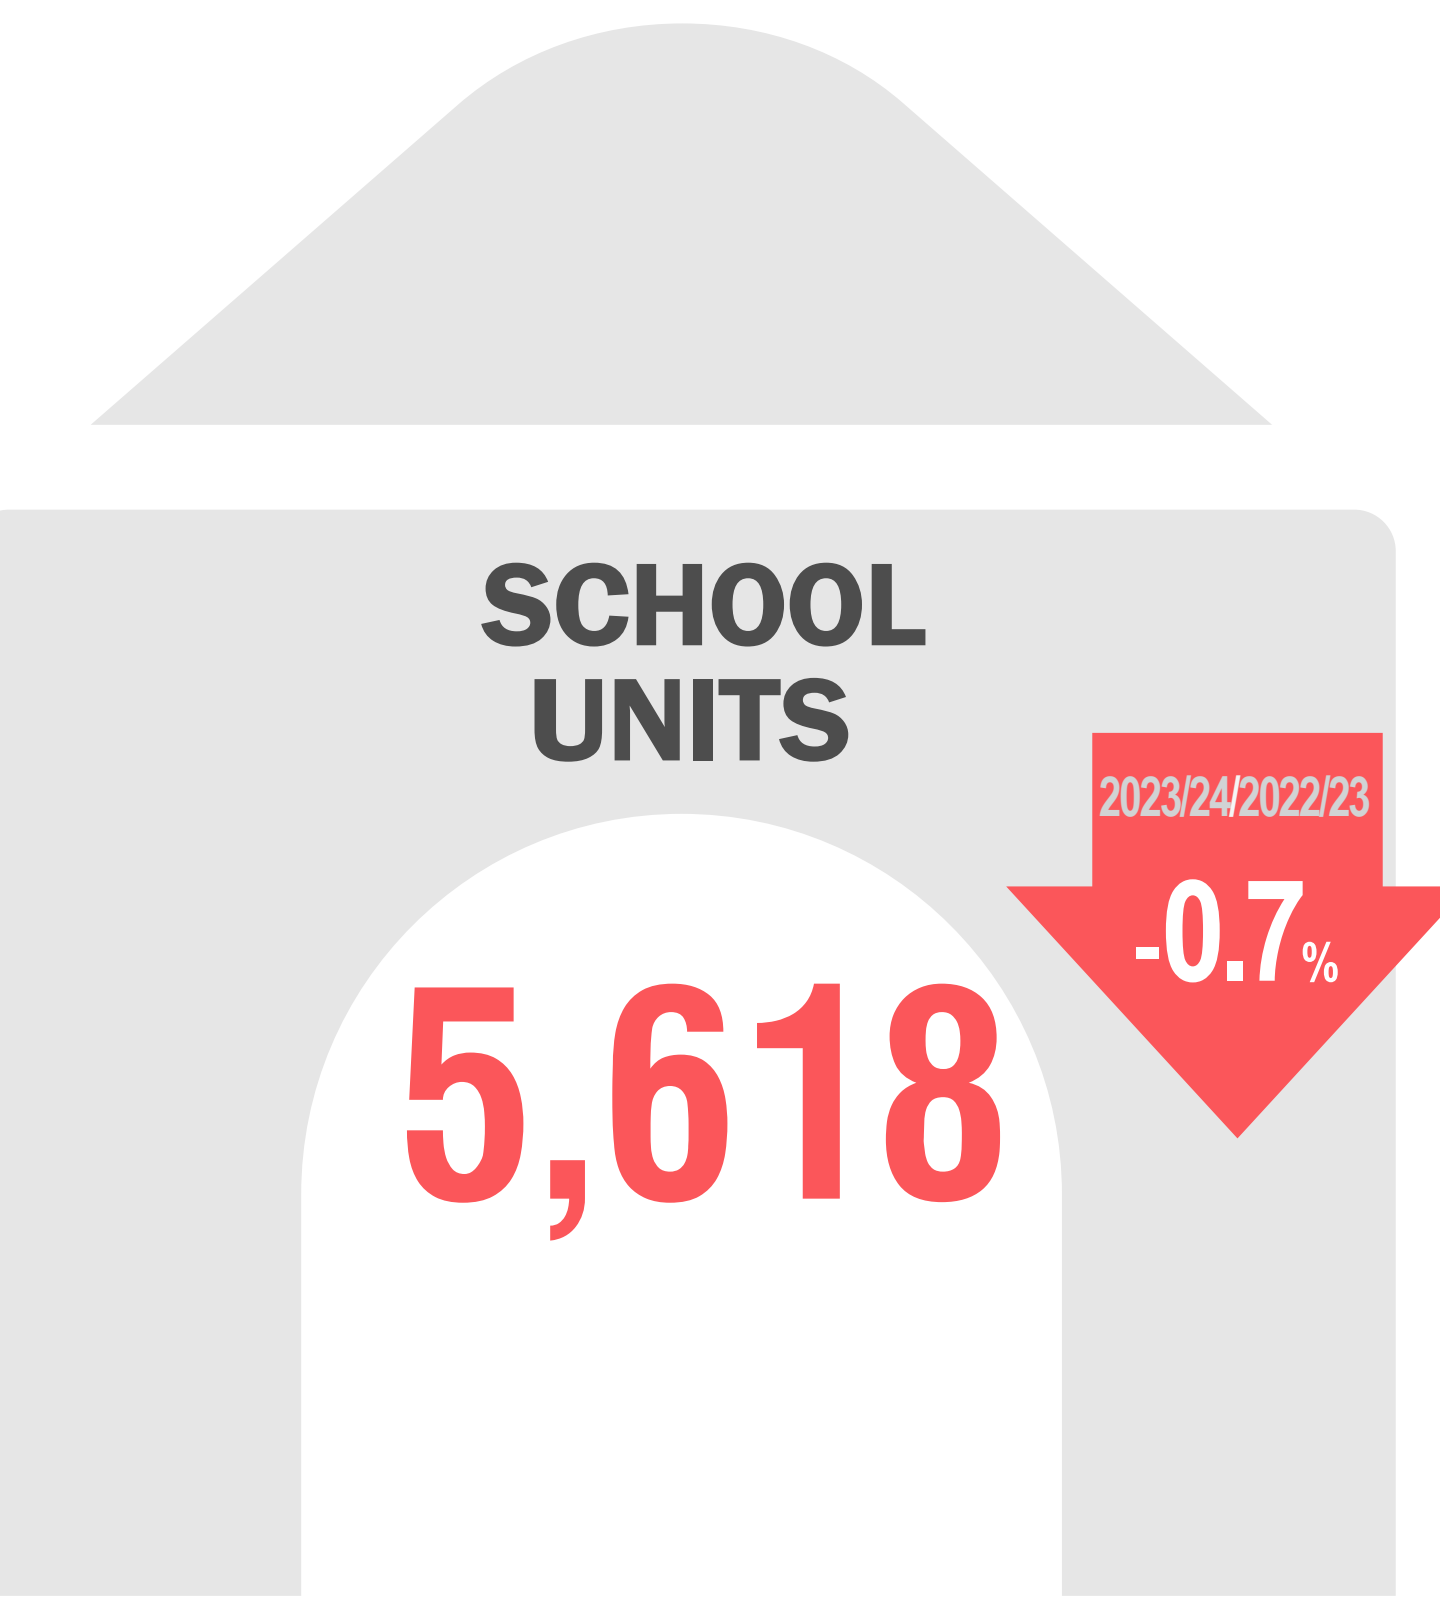

KINDERGARTENS, 2023/2024

22,091
TEACHING STAFF

PUPILS ENROLLED

167,969
PUPILS