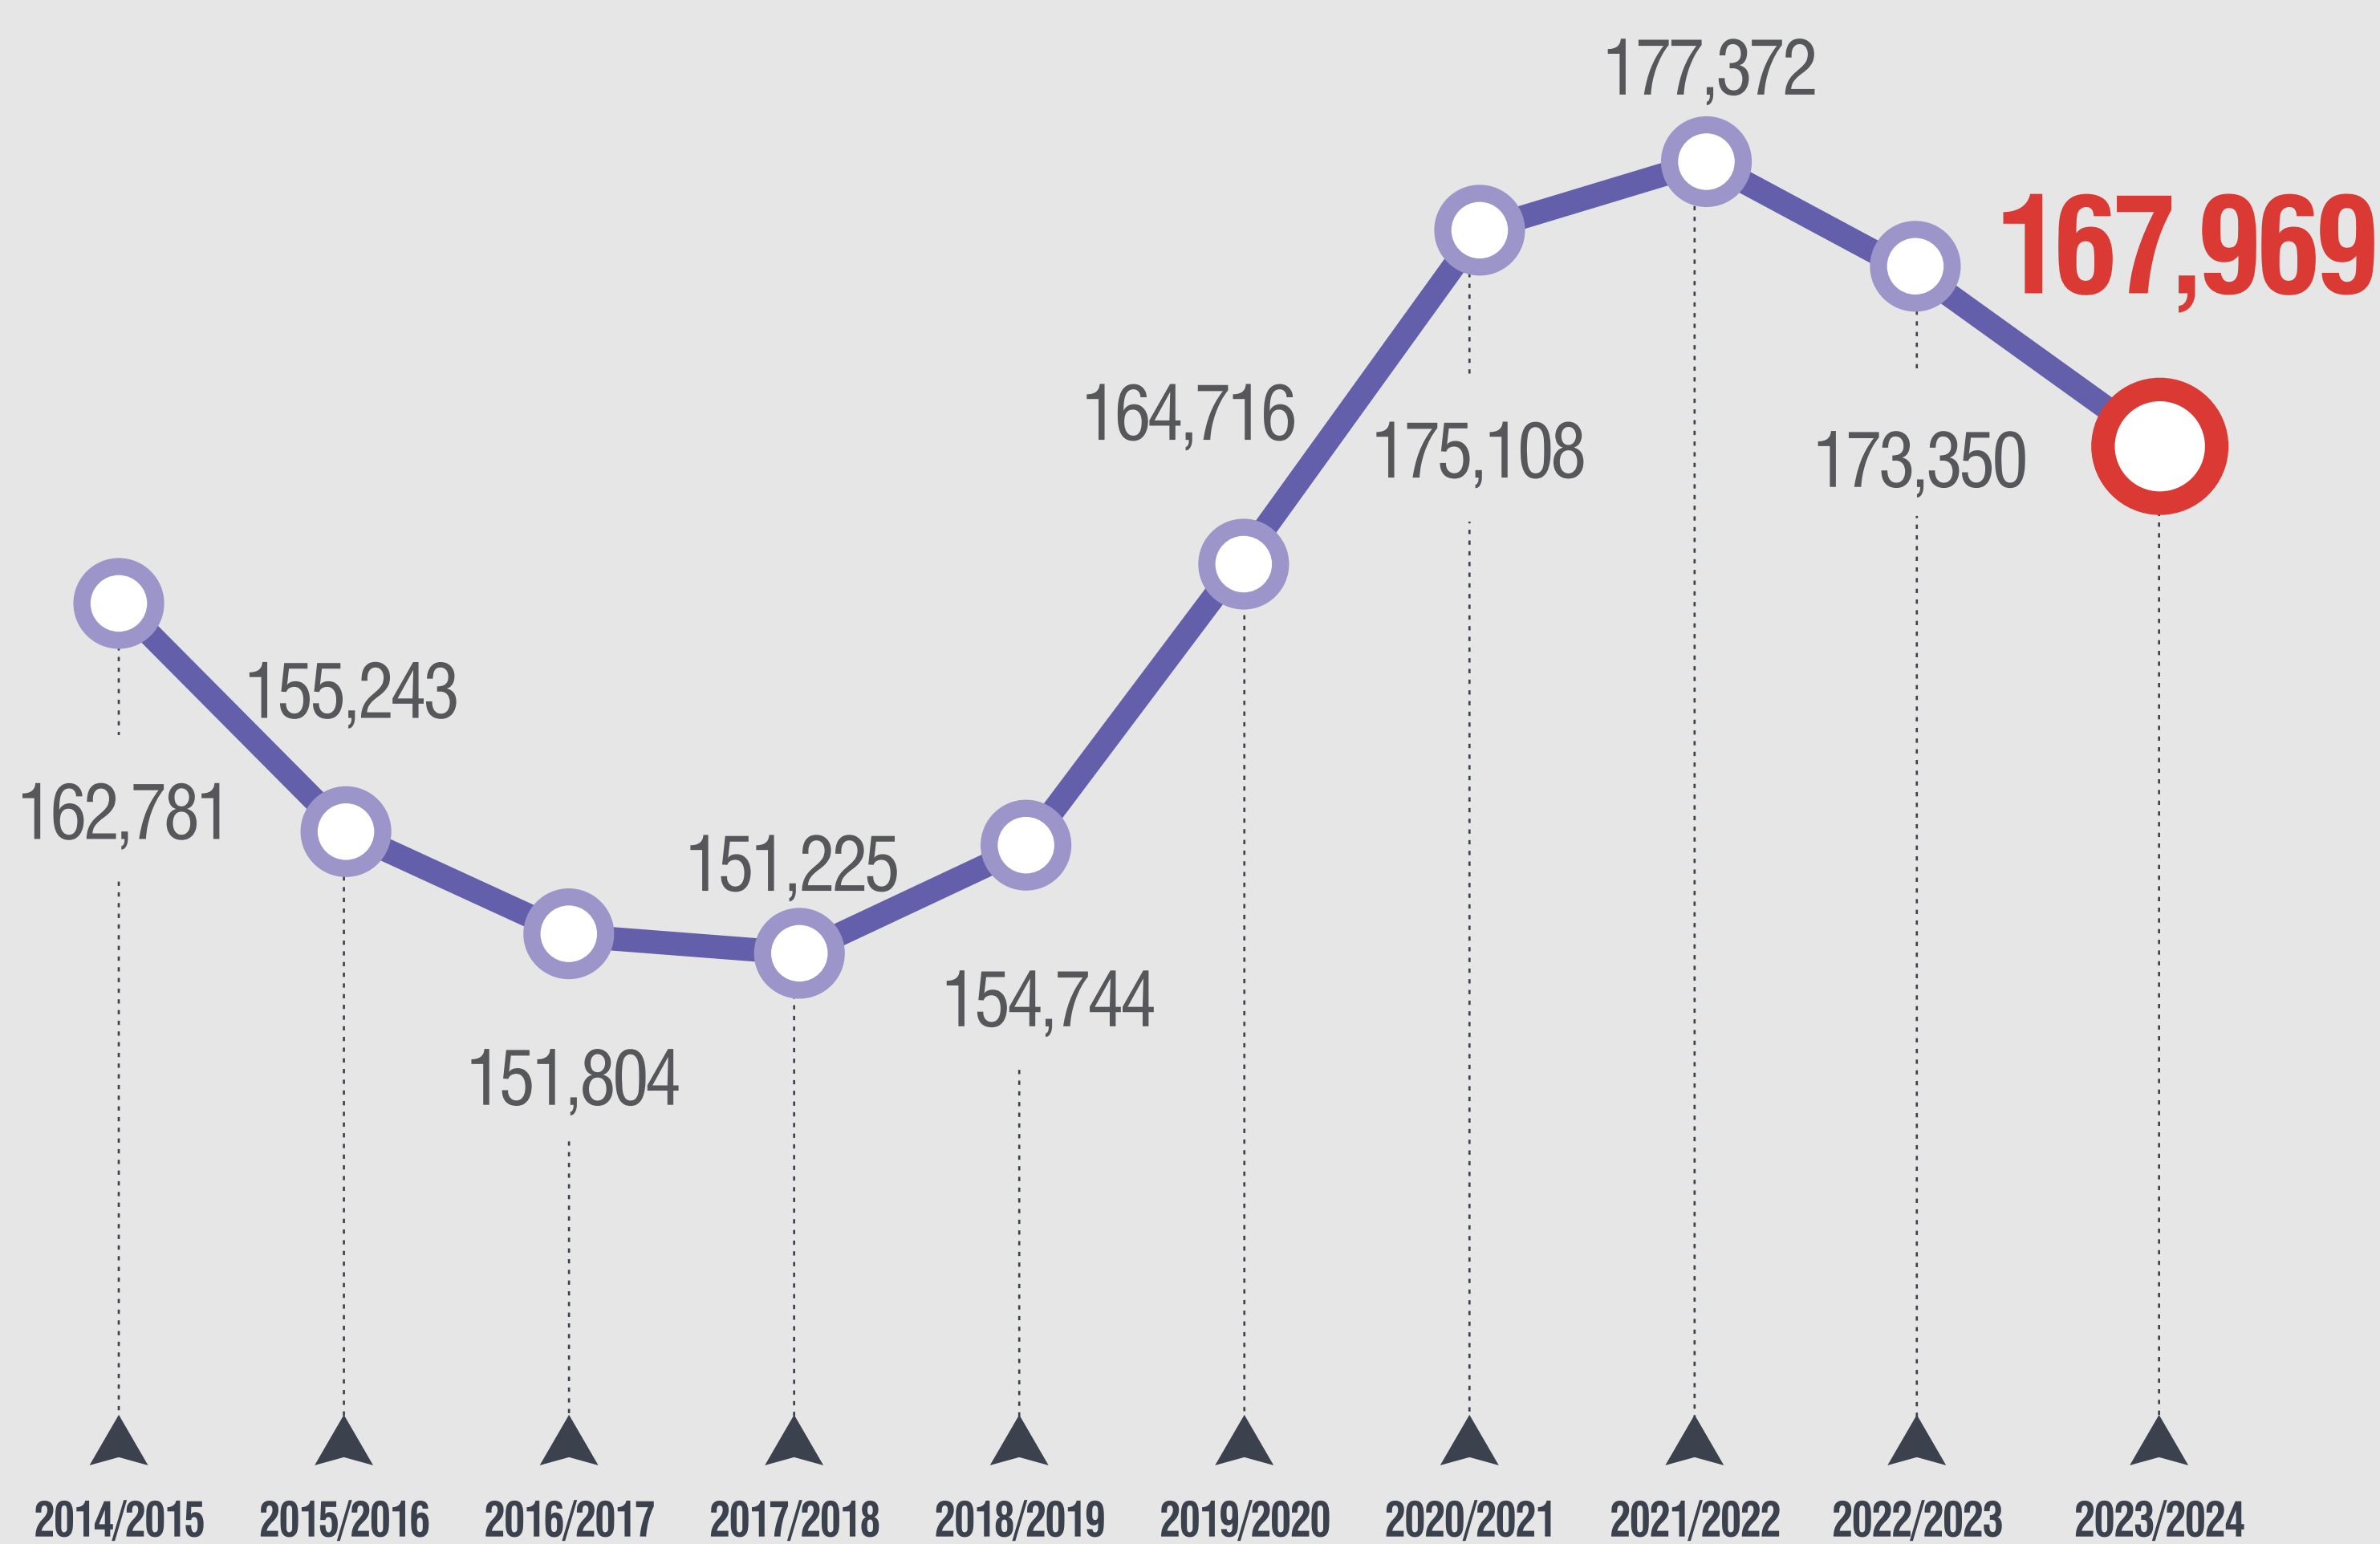

KINDERGARTENS, 2023/2024

22,091
TEACHING STAFF

PUPILS ENROLLED

167,969
PUPILS