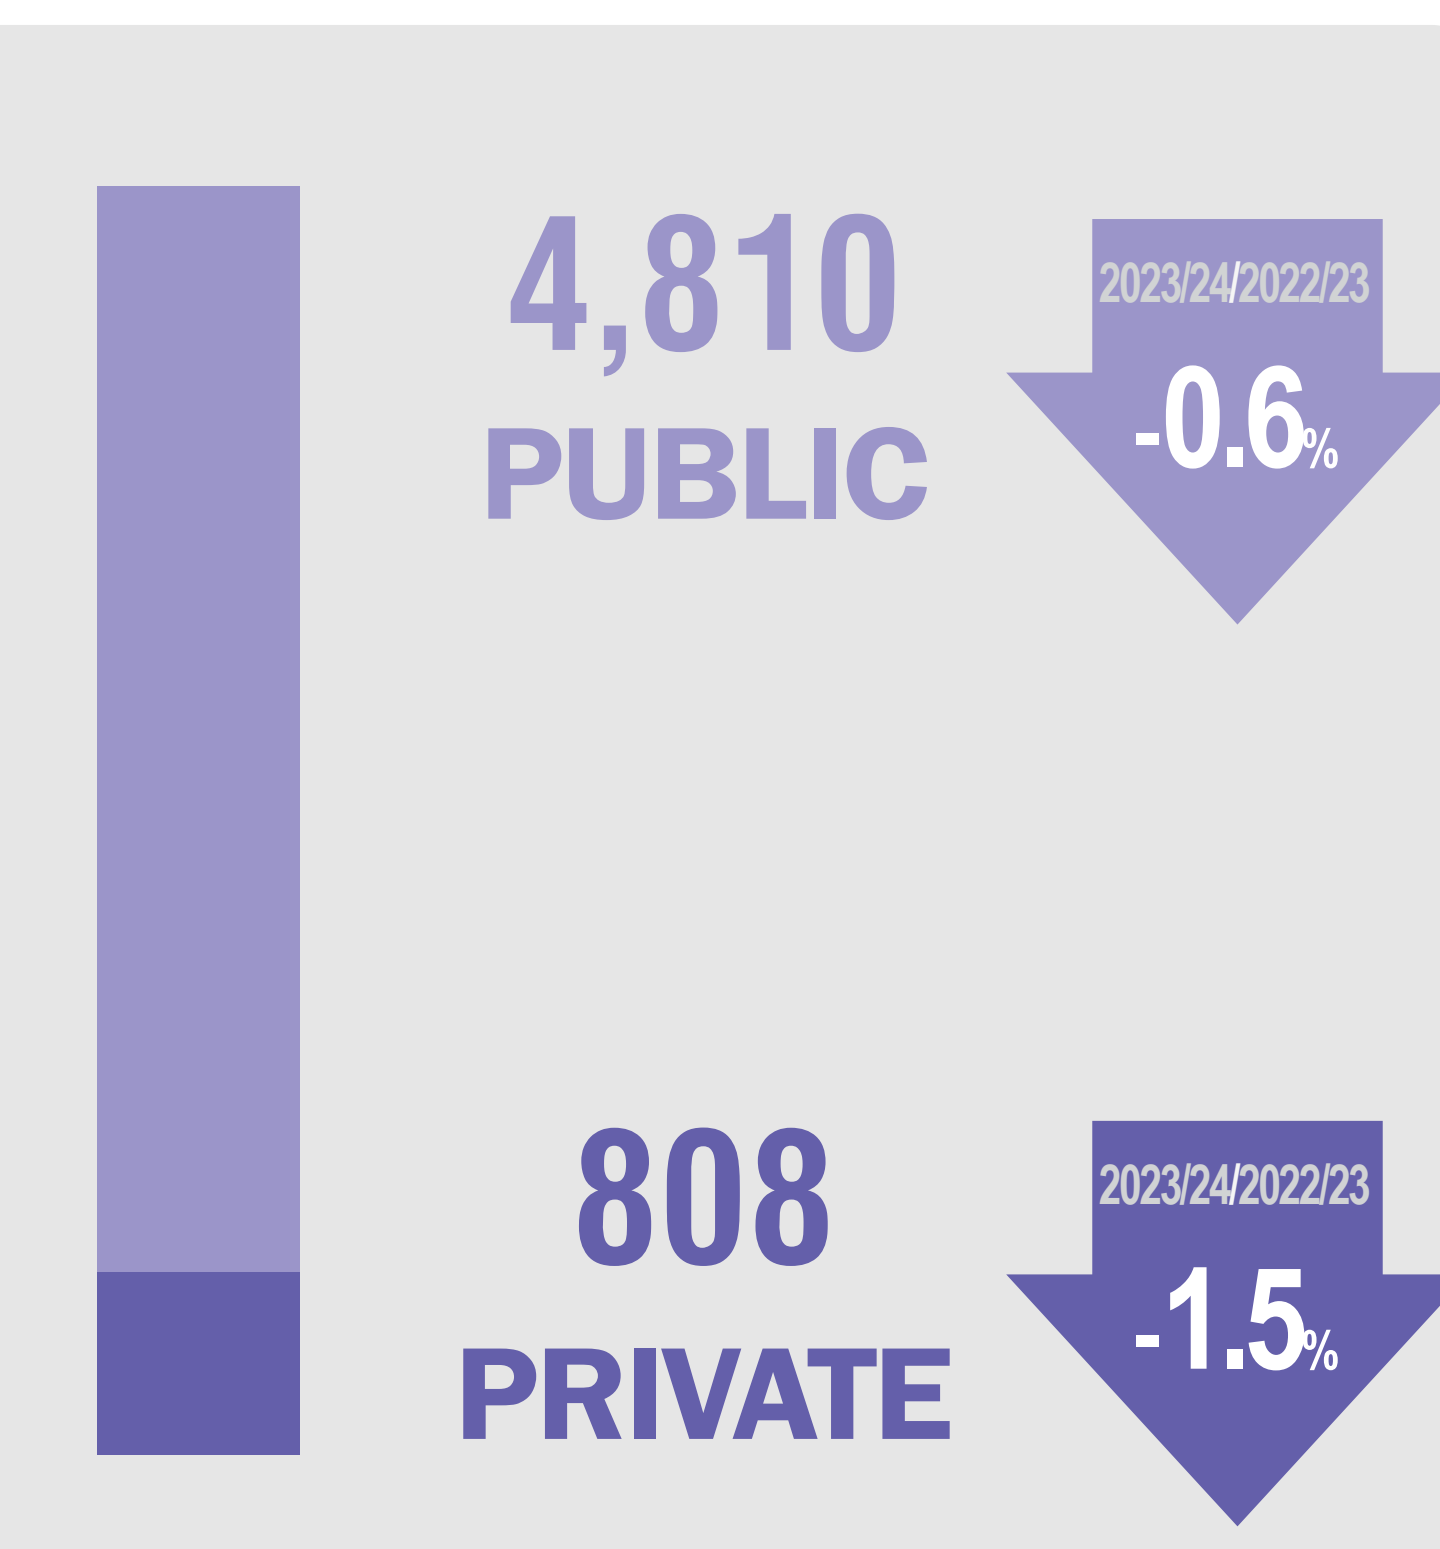

KINDERGARTENS, 2023/2024

22,091
TEACHING STAFF

PUPILS ENROLLED

167,969
PUPILS