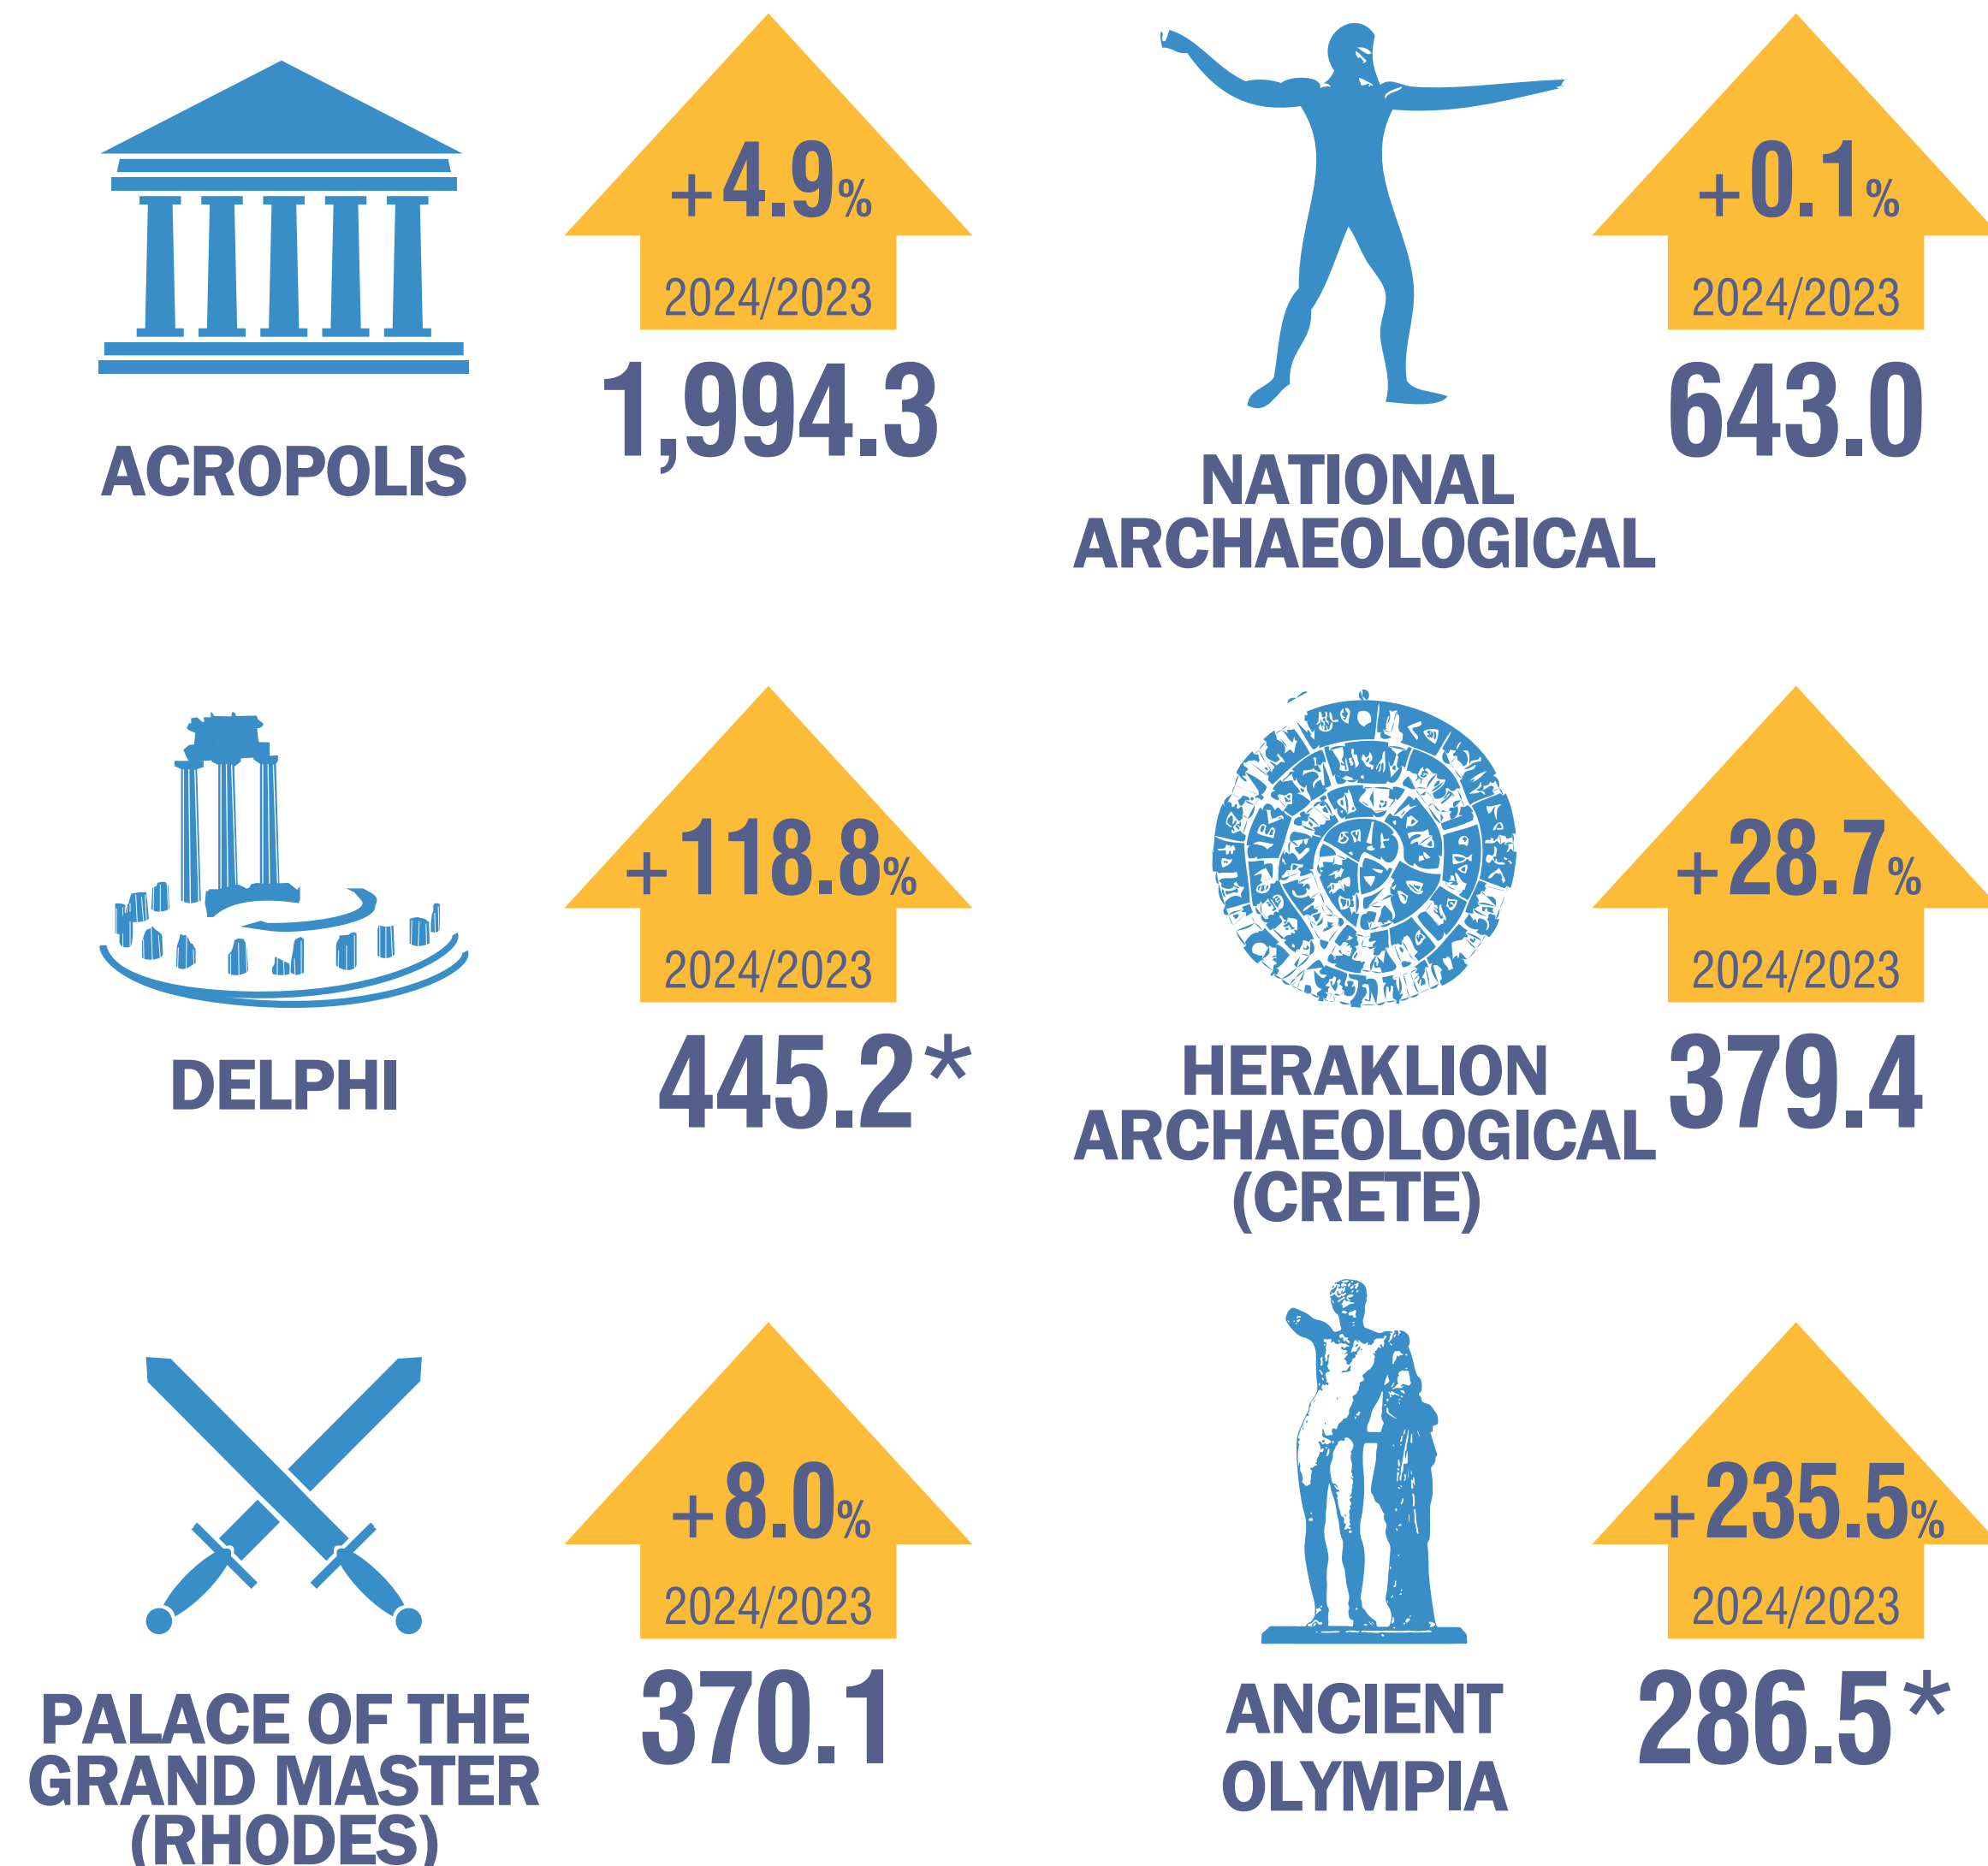

MUSEUMS AND ARCHAEOLOGICAL SITES ATTENDANCE, 2024

VISITORS BY MUSEUM (in thousands)

* Since April 2024, it has been possible to purchase tickets online from the museums of Ancient Olympia and Delphi, with the possibility of visiting the corresponding archaeological site, without it being possible to distinguish between museum and archaeological site visits.

VISITORS BY ARCHAEOLOGICAL SITE (in thousands)