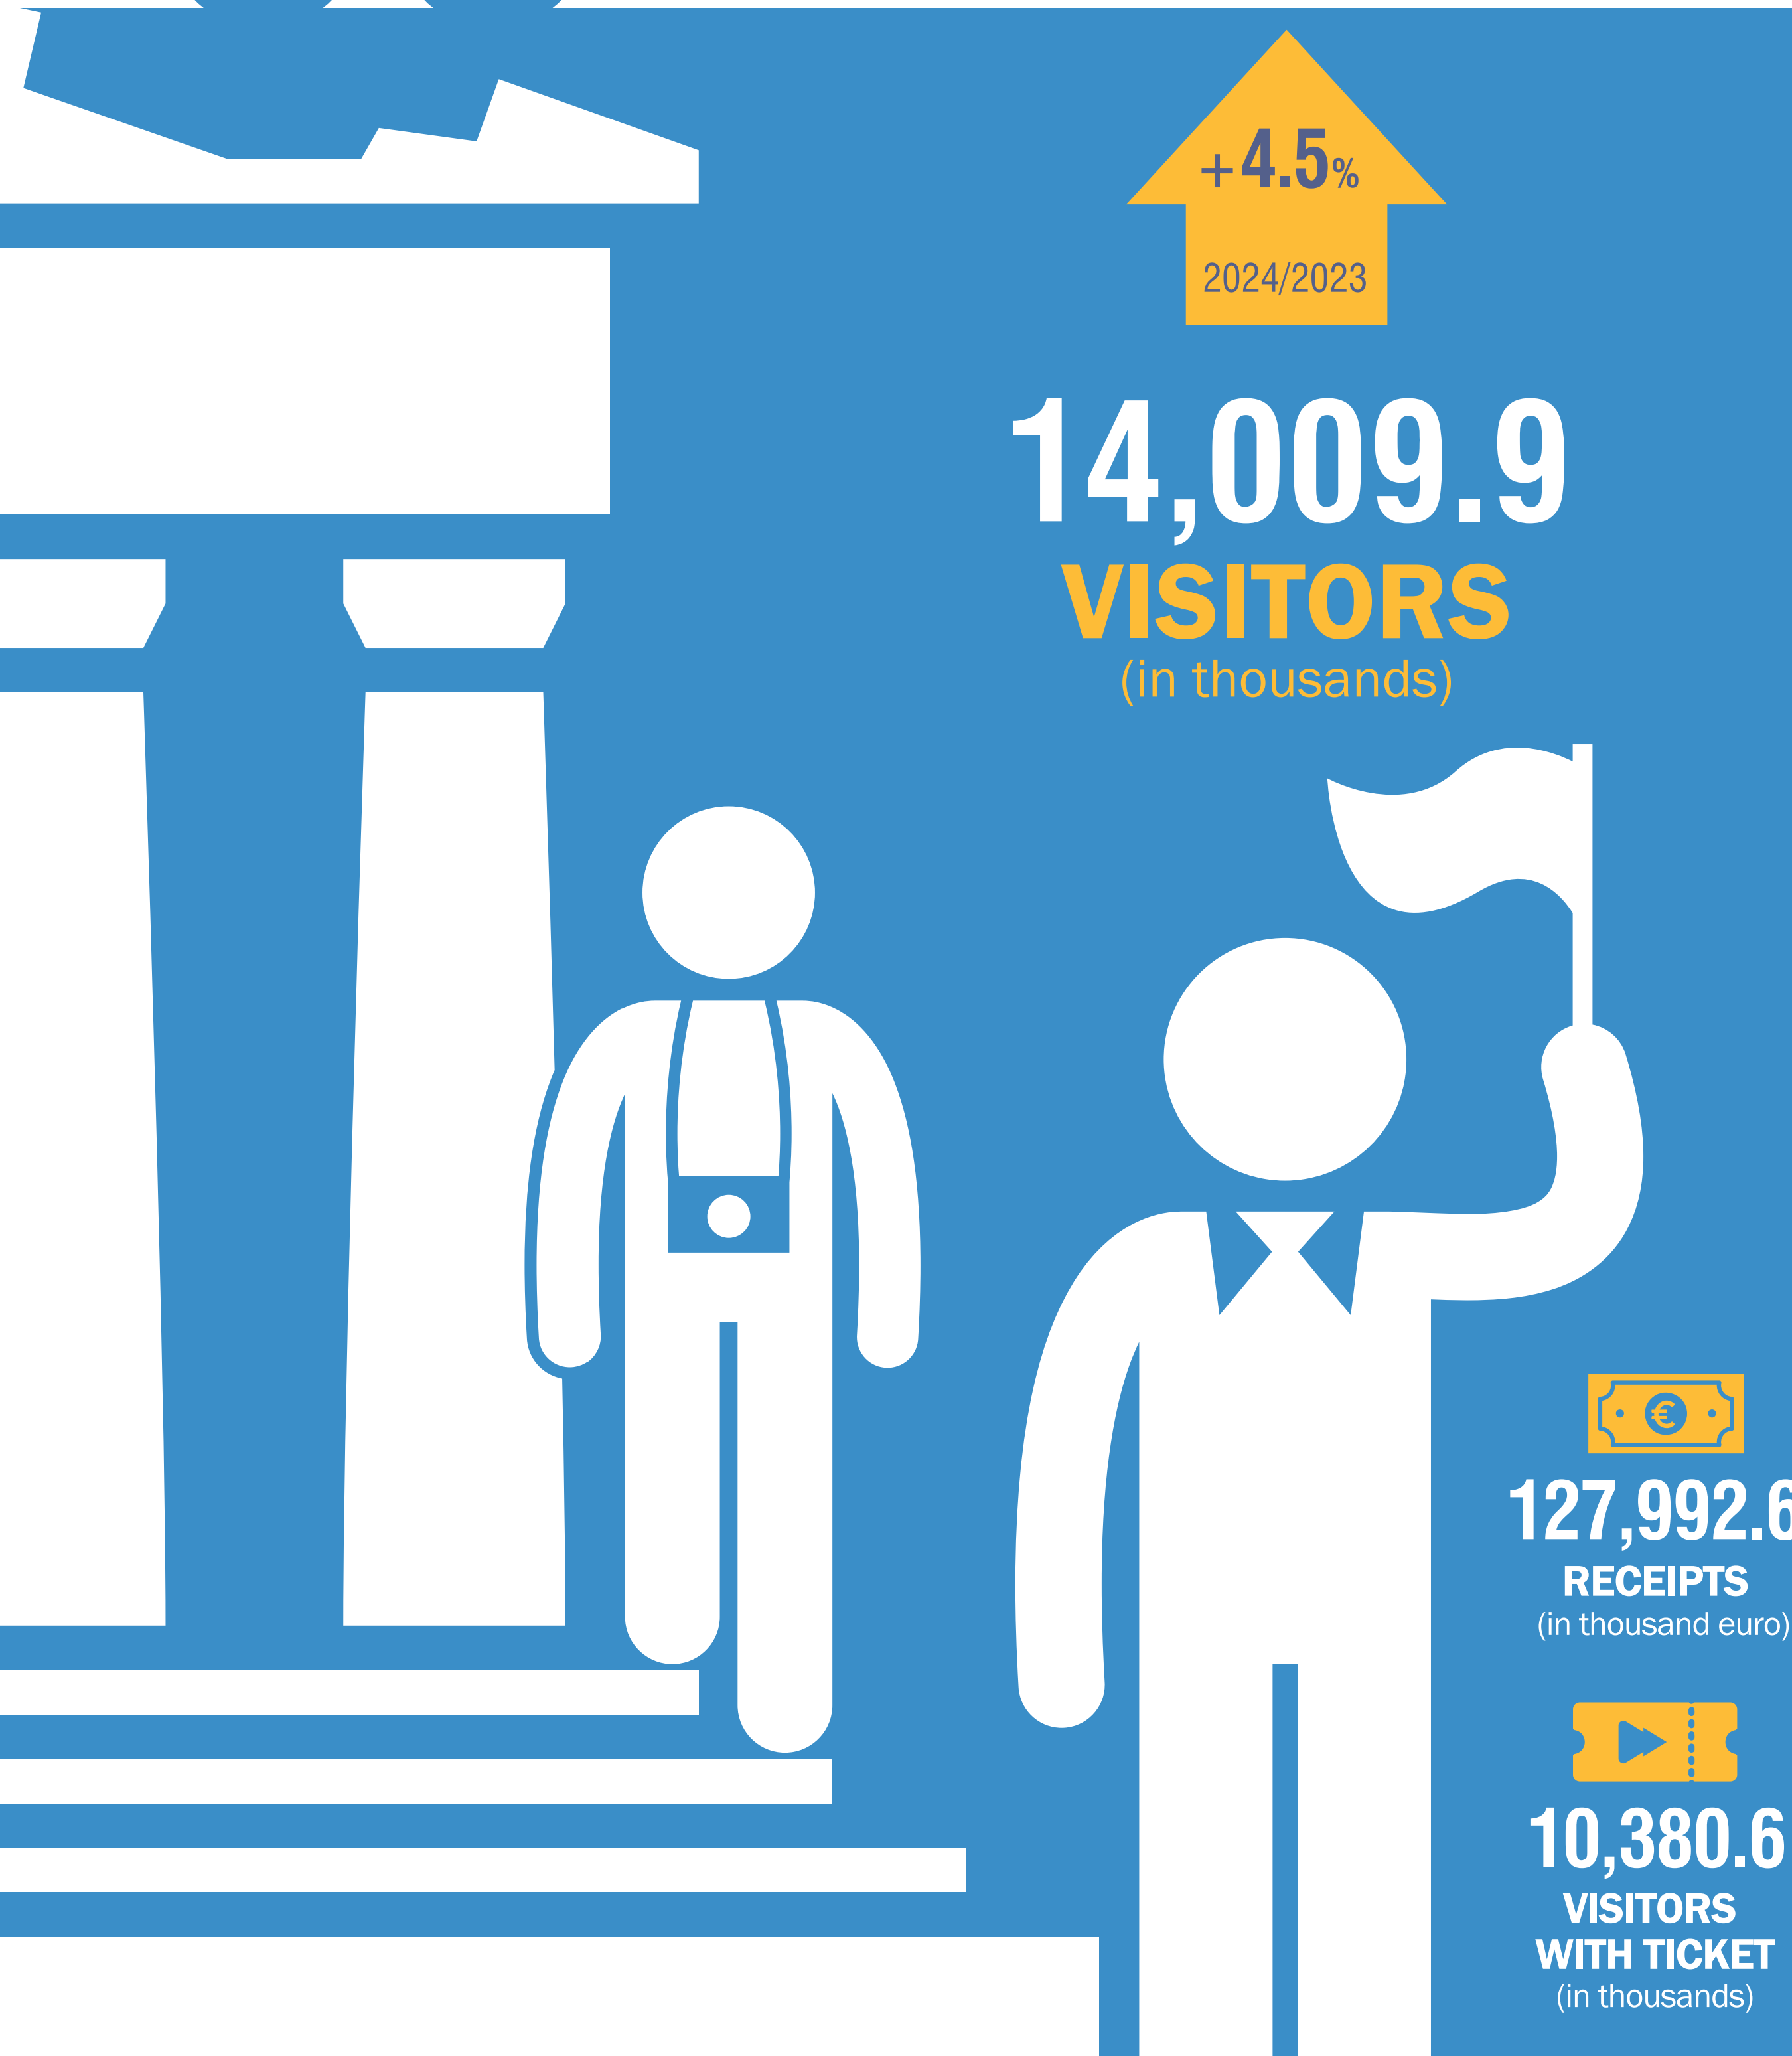

MUSEUMS AND ARCHAEOLOGICAL SITES ATTENDANCE, 2024

VISITORS BY MUSEUM (in thousands)

* Since April 2024, it has been possible to purchase tickets online from the museums of Ancient Olympia and Delphi, with the possibility of visiting the corresponding archaeological site, without it being possible to distinguish between museum and archaeological site visits.

VISITORS BY ARCHAEOLOGICAL SITE (in thousands)