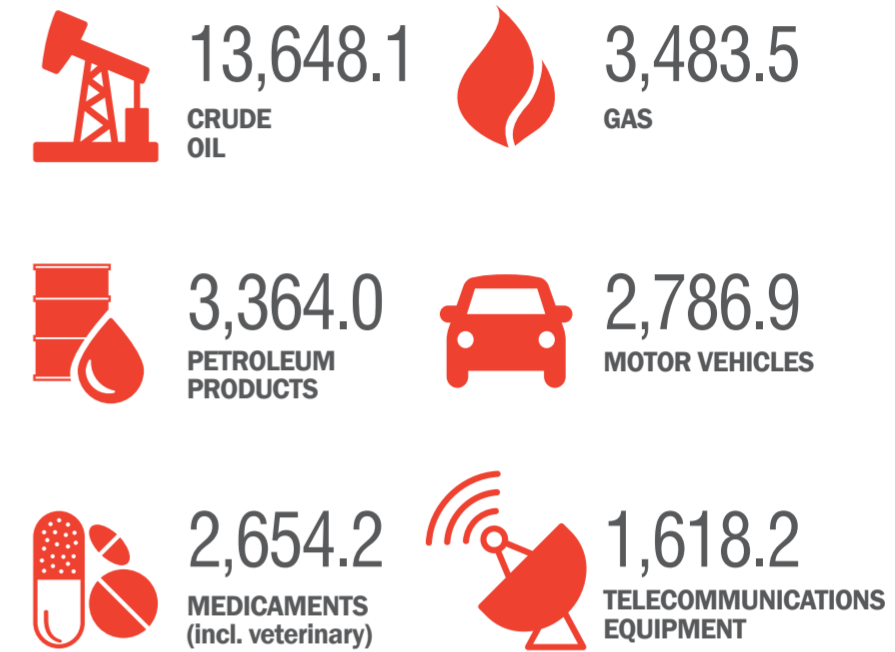

# COMMERCIAL TRANSACTIONS, 2024\*

## EXPORTS

GOODS WITH HIGHEST VALUE  
(million euro)

## IMPORTS

GOODS WITH HIGHEST VALUE  
(million euro)

## EXPORTS

MOST IMPORTANT COUNTRIES  
(% of the total exports value)