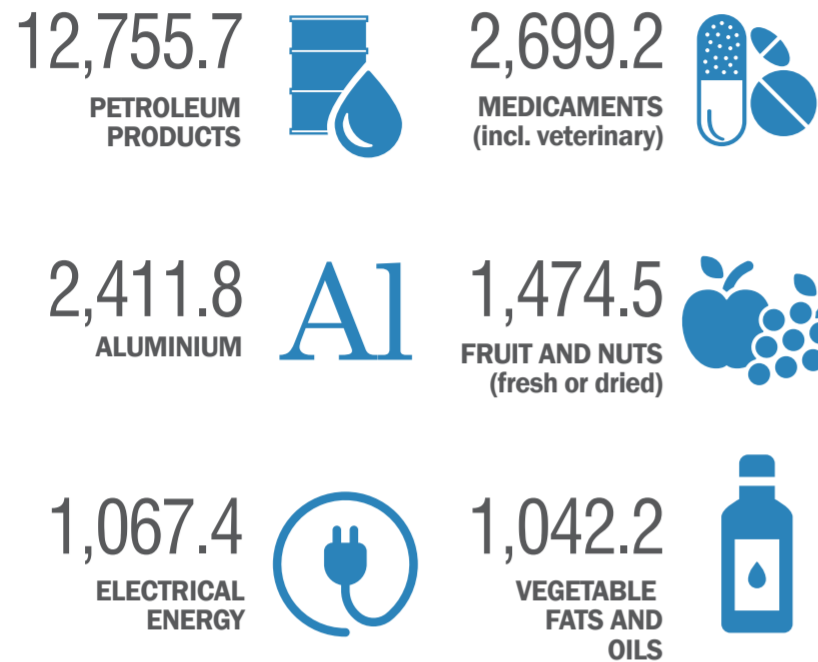

## EXPORTS

GOODS WITH HIGHEST VALUE  
(million euro)

## IMPORTS

GOODS WITH HIGHEST VALUE  
(million euro)

## EXPORTS

MOST IMPORTANT COUNTRIES  
(% of the total exports value)

## IMPORTS

MOST IMPORTANT COUNTRIES  
(% of the total imports value)

\* Provisional data