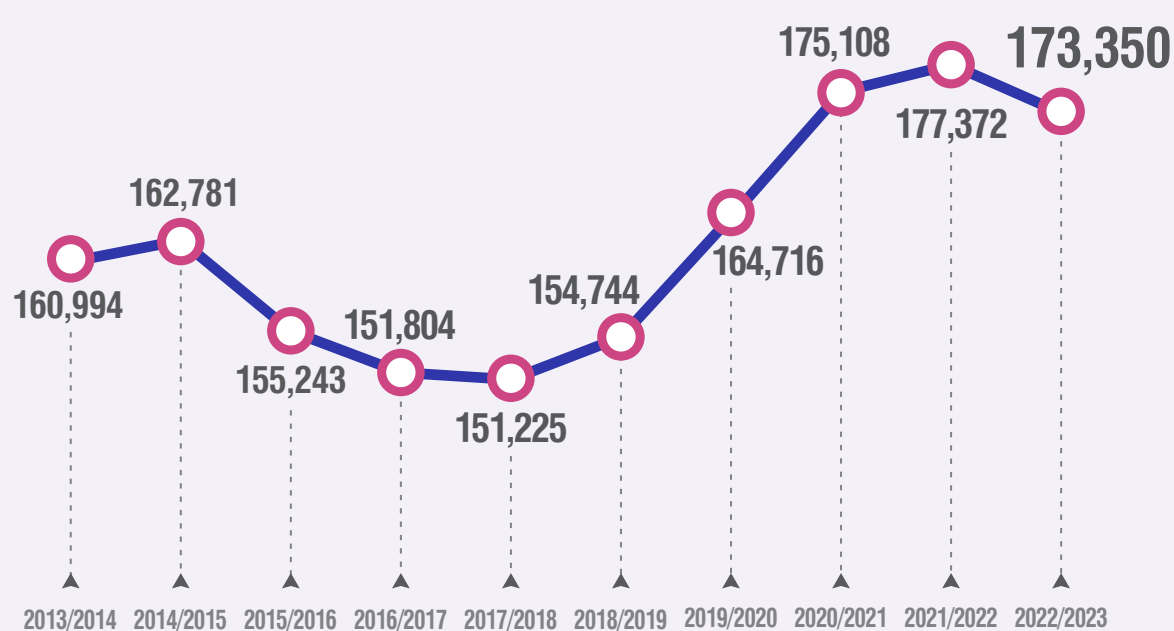

PRE-PRIMARY AND PRIMARY EDUCATION, 2022/2023

KINDERGARTENS

21,055

TEACHING STAFF

5,658
SCHOOL UNITS

PUPILS ENROLLED

PRIMARY SCHOOLS

68,589

TEACHING STAFF

4,354

PUPILS ENROLLED