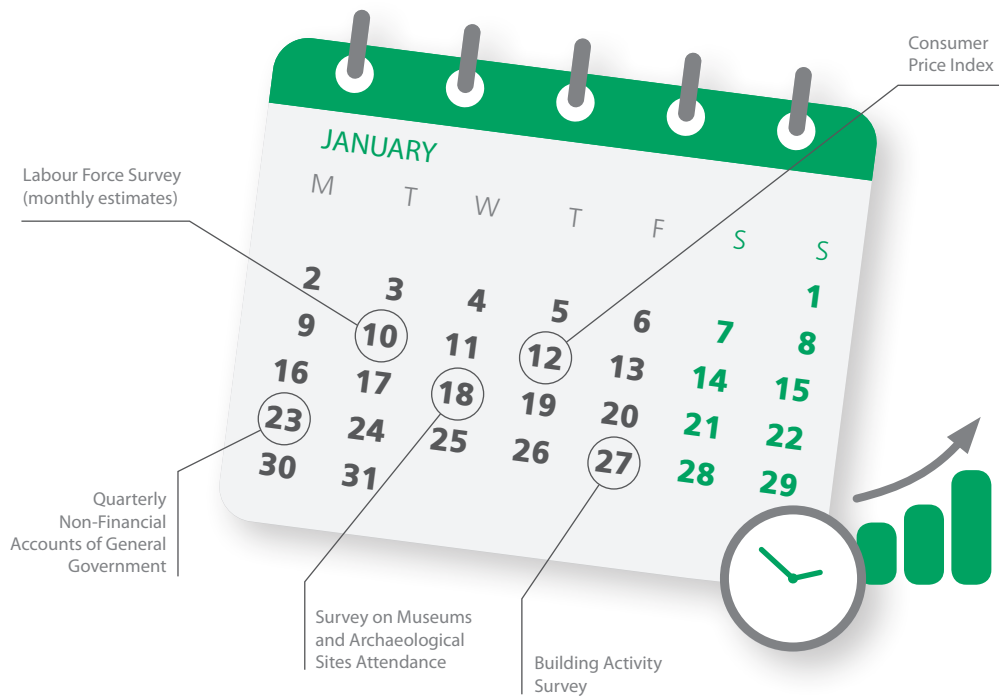

Releases CALENDAR 2023

HELLENIC STATISTICAL AUTHORITY