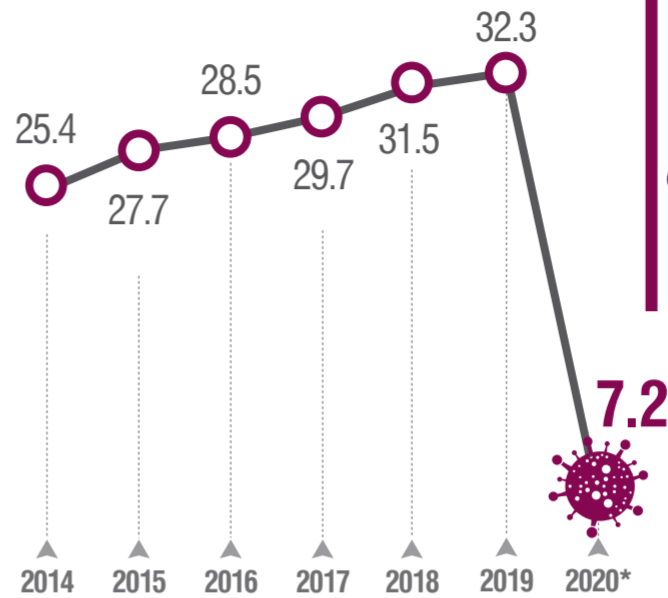

ARRIVALS AND NIGHTS SPENT, 2020 IN SHORT-STAY ACCOMMODATION ESTABLISHMENTS

ARRIVALS (in millions)

NIGHTS SPENT (in millions)

*COVID-19 pandemic

ARRIVALS OF NON-RESIDENTS BY NUTS 1 REGION

*COVID-19 pandemic