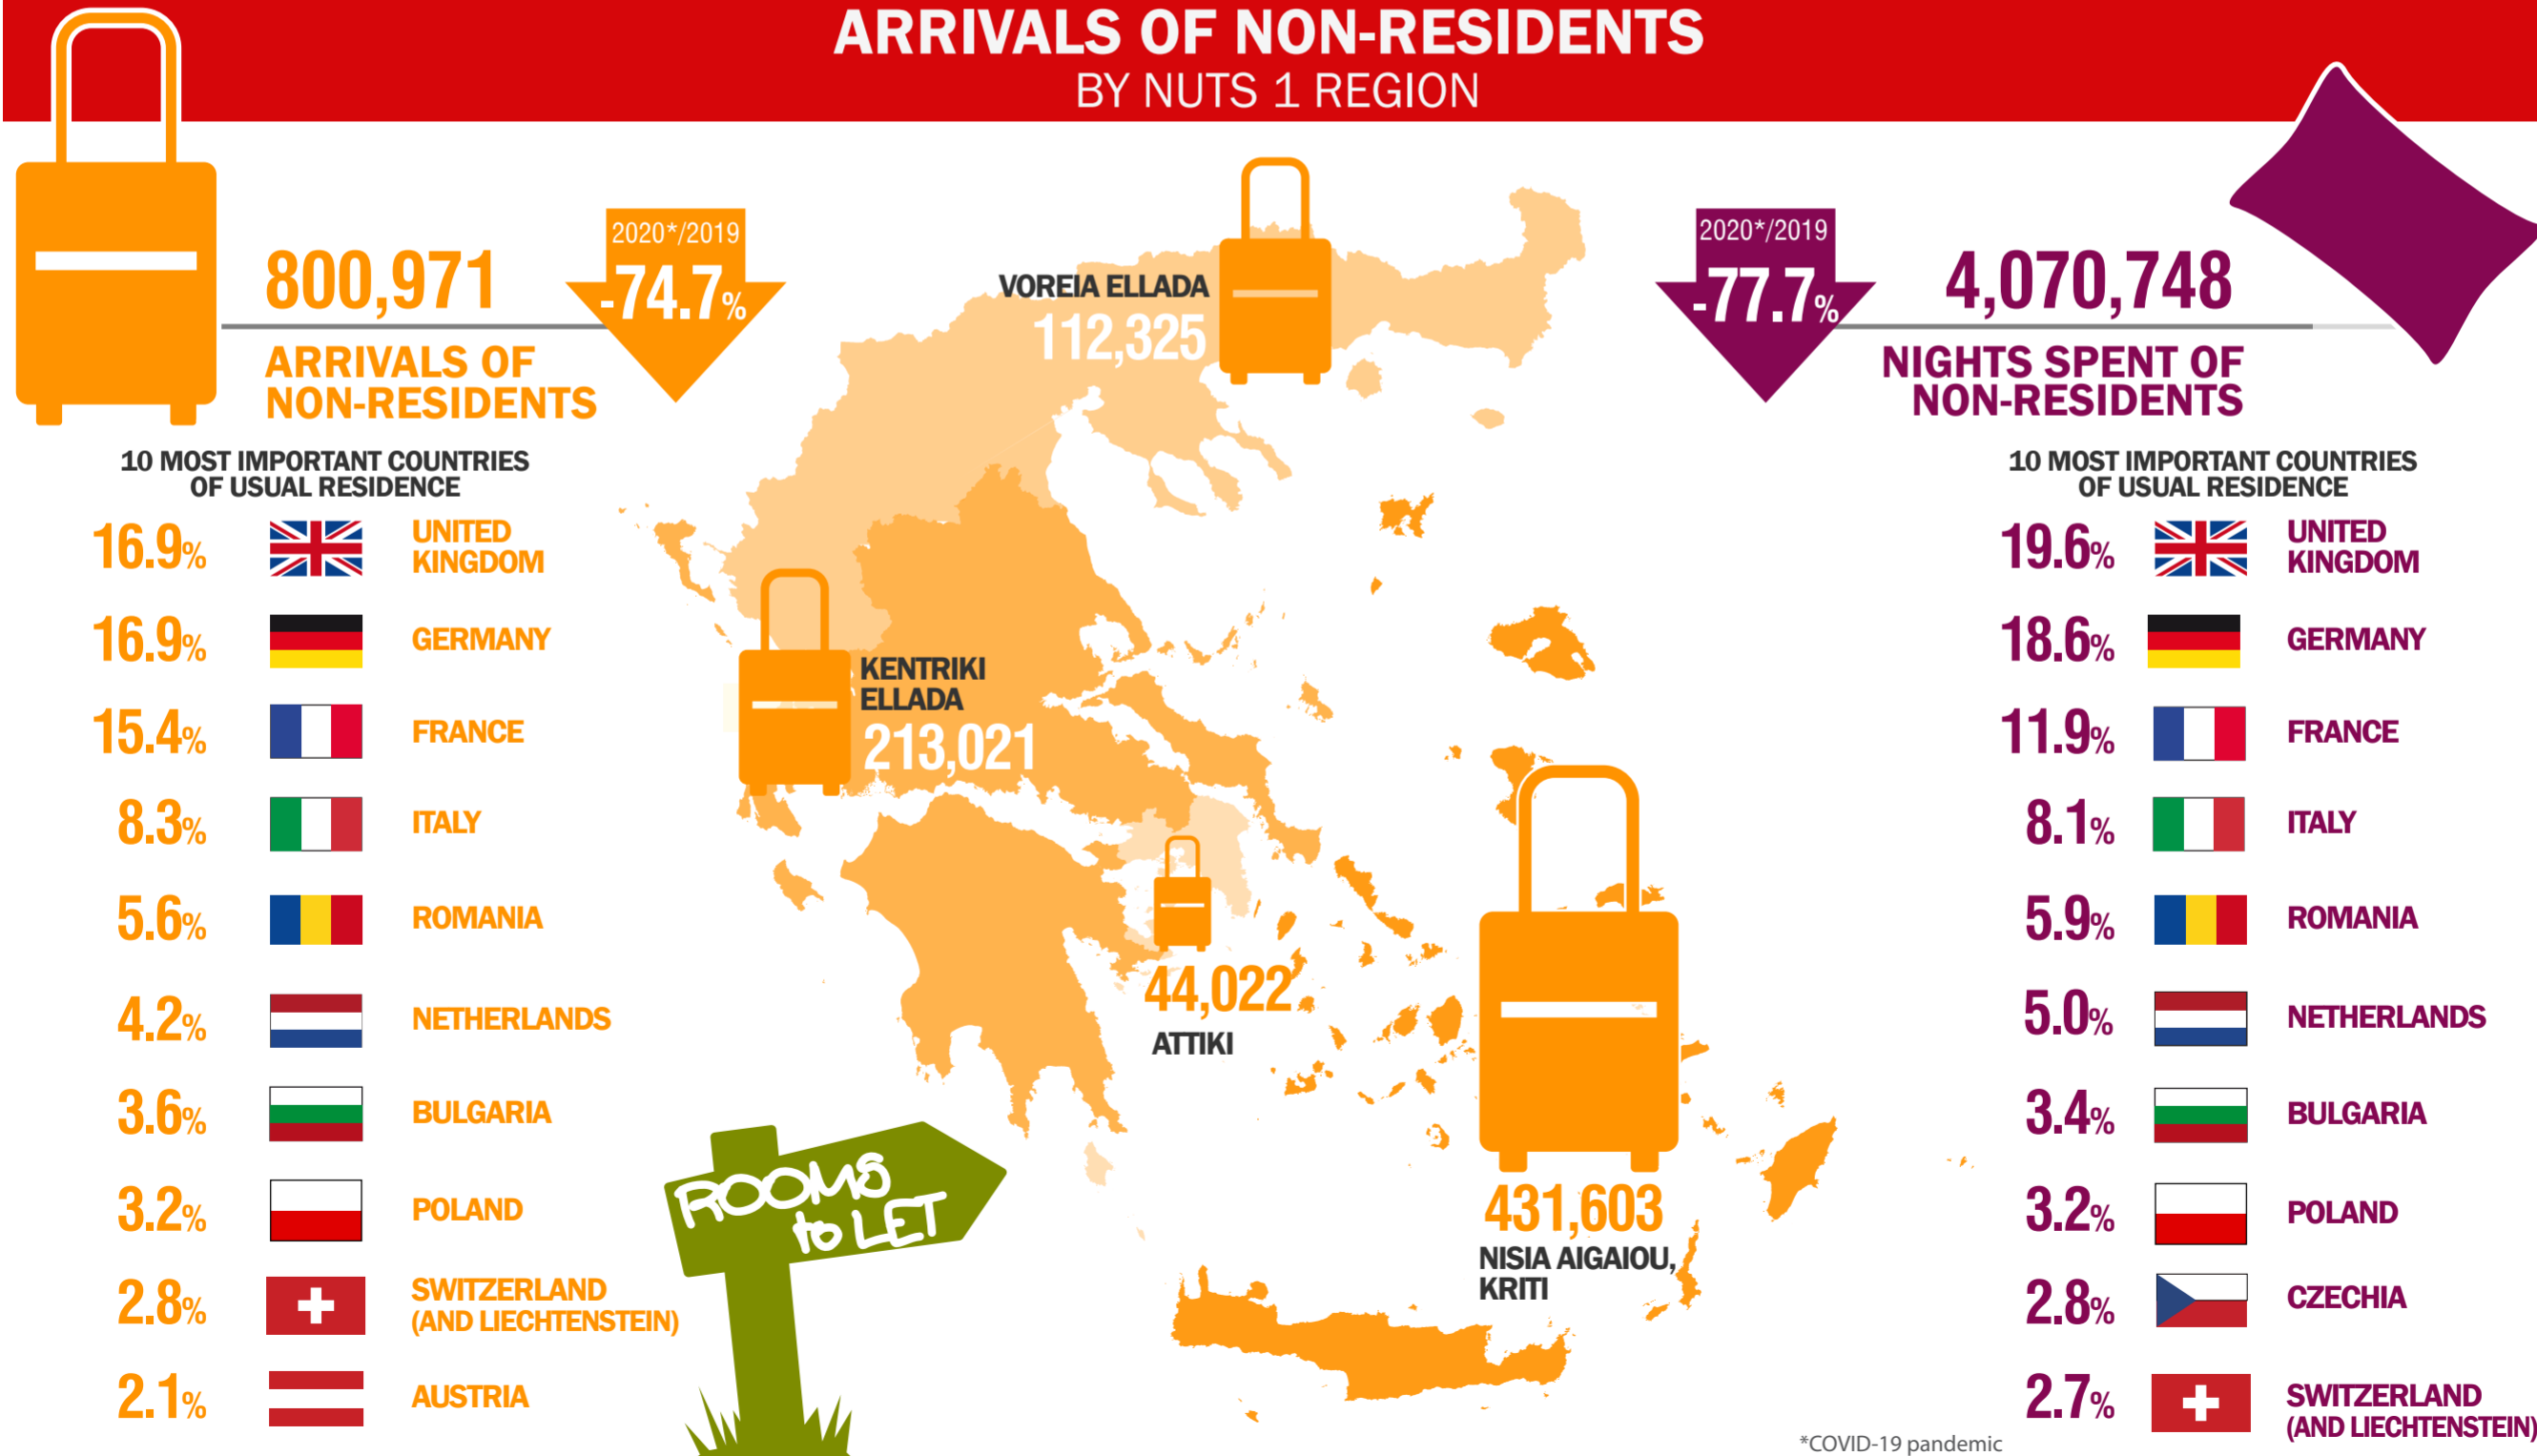

ARRIVALS AND NIGHTS SPENT, 2020 IN SHORT-STAY ACCOMMODATION ESTABLISHMENTS

ARRIVALS (in millions)

NIGHTS SPENT (in millions)

*COVID-19 pandemic

ARRIVALS OF NON-RESIDENTS BY NUTS 1 REGION

*COVID-19 pandemic