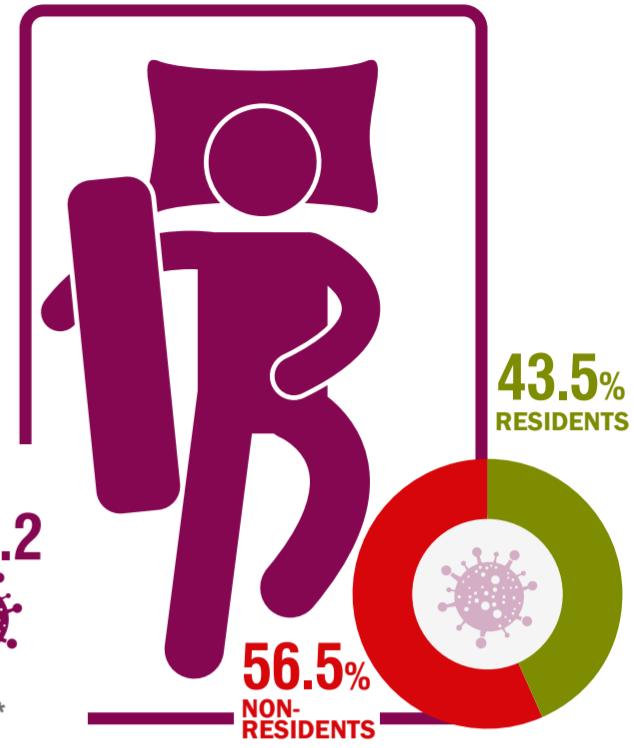

ARRIVALS AND NIGHTS SPENT, 2020 IN SHORT-STAY ACCOMMODATION ESTABLISHMENTS

ARRIVALS (in millions)

NIGHTS SPENT (in millions)

*COVID-19 pandemic

ARRIVALS OF NON-RESIDENTS BY NUTS 1 REGION

*COVID-19 pandemic