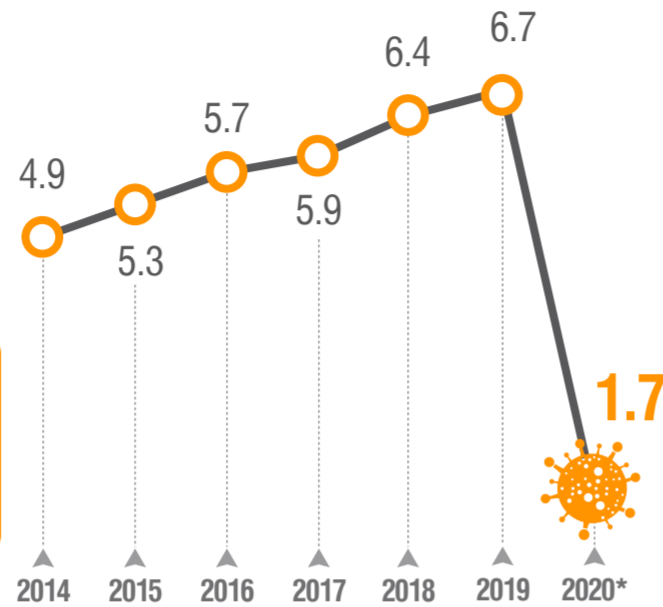

ARRIVALS AND NIGHTS SPENT, 2020 IN SHORT-STAY ACCOMMODATION ESTABLISHMENTS

ARRIVALS (in millions)

NIGHTS SPENT (in millions)

*COVID-19 pandemic

ARRIVALS OF NON-RESIDENTS BY NUTS 1 REGION

*COVID-19 pandemic