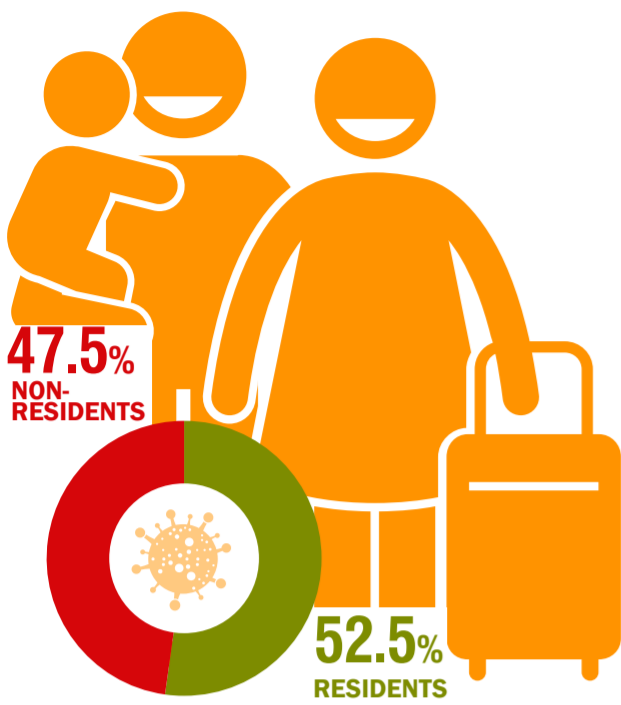

ARRIVALS AND NIGHTS SPENT, 2020 IN SHORT-STAY ACCOMMODATION ESTABLISHMENTS

ARRIVALS (in millions)

NIGHTS SPENT (in millions)

*COVID-19 pandemic

ARRIVALS OF NON-RESIDENTS BY NUTS 1 REGION

*COVID-19 pandemic