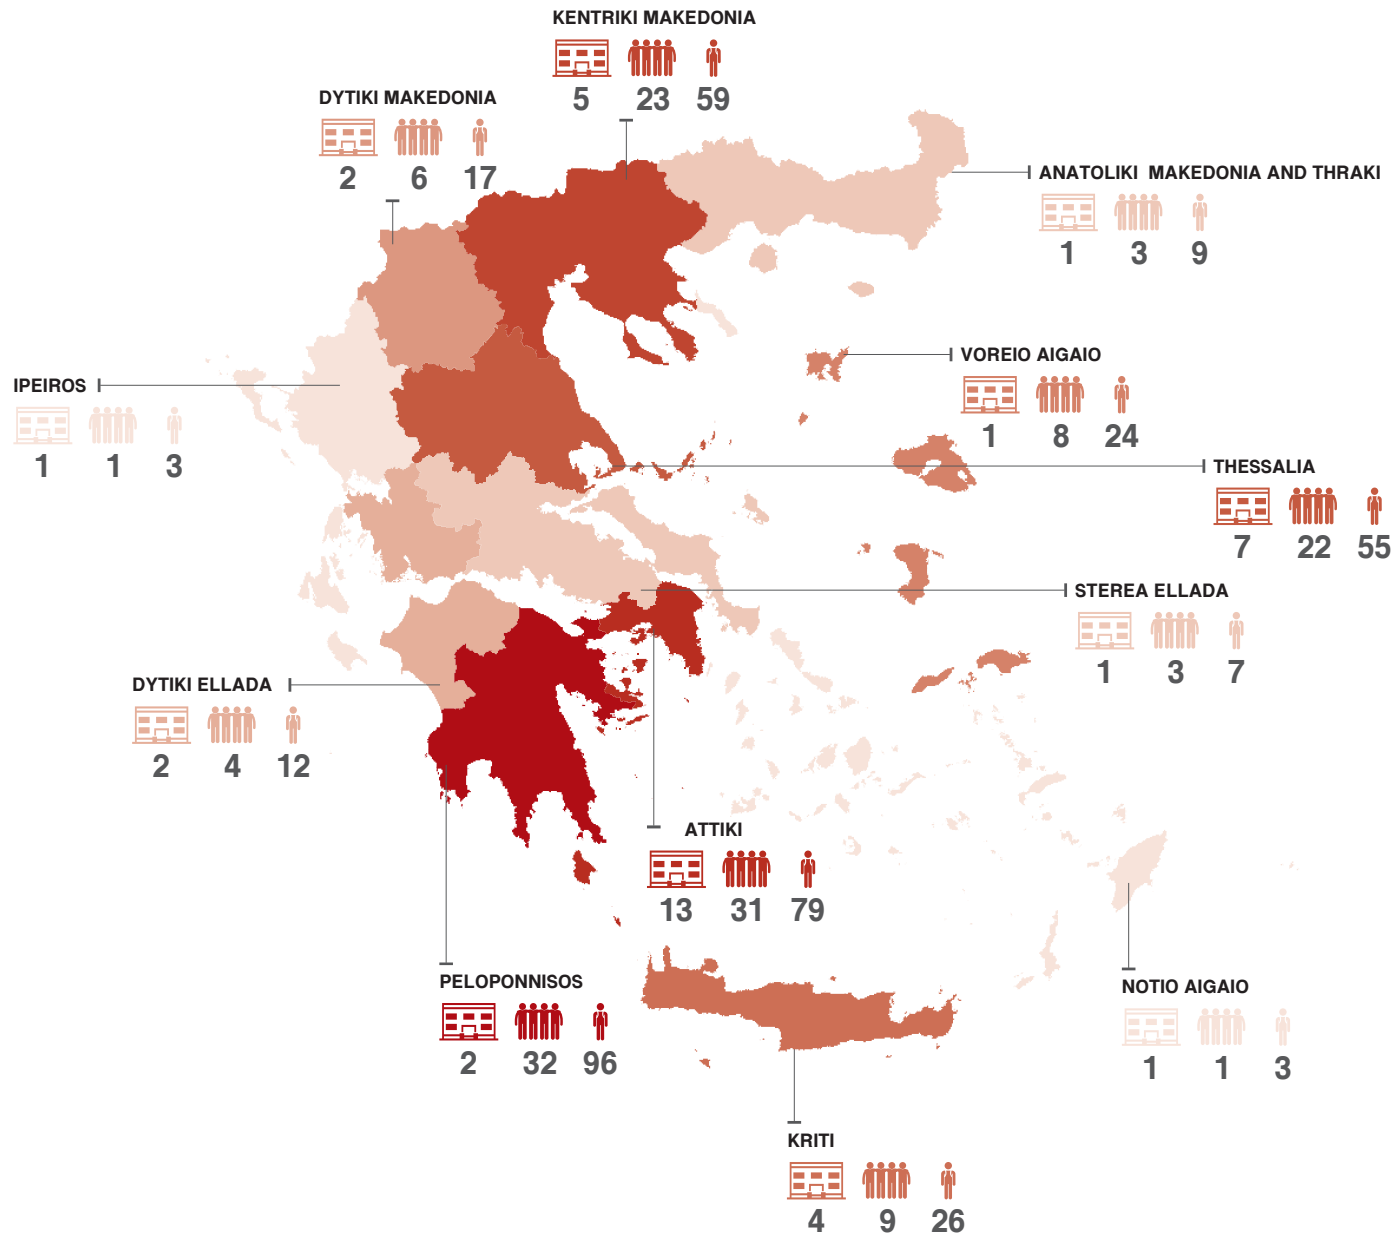

Participation of teams (14 - 16 years) to the Statistics Competition, NUTS 2

ANATOLIKI MAKEDONIA AND THRAKI

Xanthi	1	3	9
--------	---	---	---

KENTRIKI MAKEDONIA

Imathia	1	1	3
Thessaloniki	2	17	41
Chalkidiki	1	4	12
Serres	1	1	3

DYTIKH MAKEDONIA

Kastoria	1	2	6
Florina	1	4	11

IPEIROS

Ioannina	1	1	3
----------	---	---	---

THESSALIA

Larisa	3	8	19
Magnesia	3	12	32
Sporades	1	2	4

STEREA ELLADA

Phocis	1	3	7
--------	---	---	---

DYTIKI ELLADA

Achaea	2	4	12
--------	---	---	----

PELOPONNISOS

Argolis	1	25	75
Messenia	1	7	21

ATTIKI

Attiki	13	31	79
--------	----	----	----

VOREIO AIGAIO

Samos	1	8	24
-------	---	---	----

NOTIO AIGAIO

Rodos	1	1	3
-------	---	---	---

KRITI

Lasithi	1	3	8
Rethymno	1	2	6
Chania	2	4	12